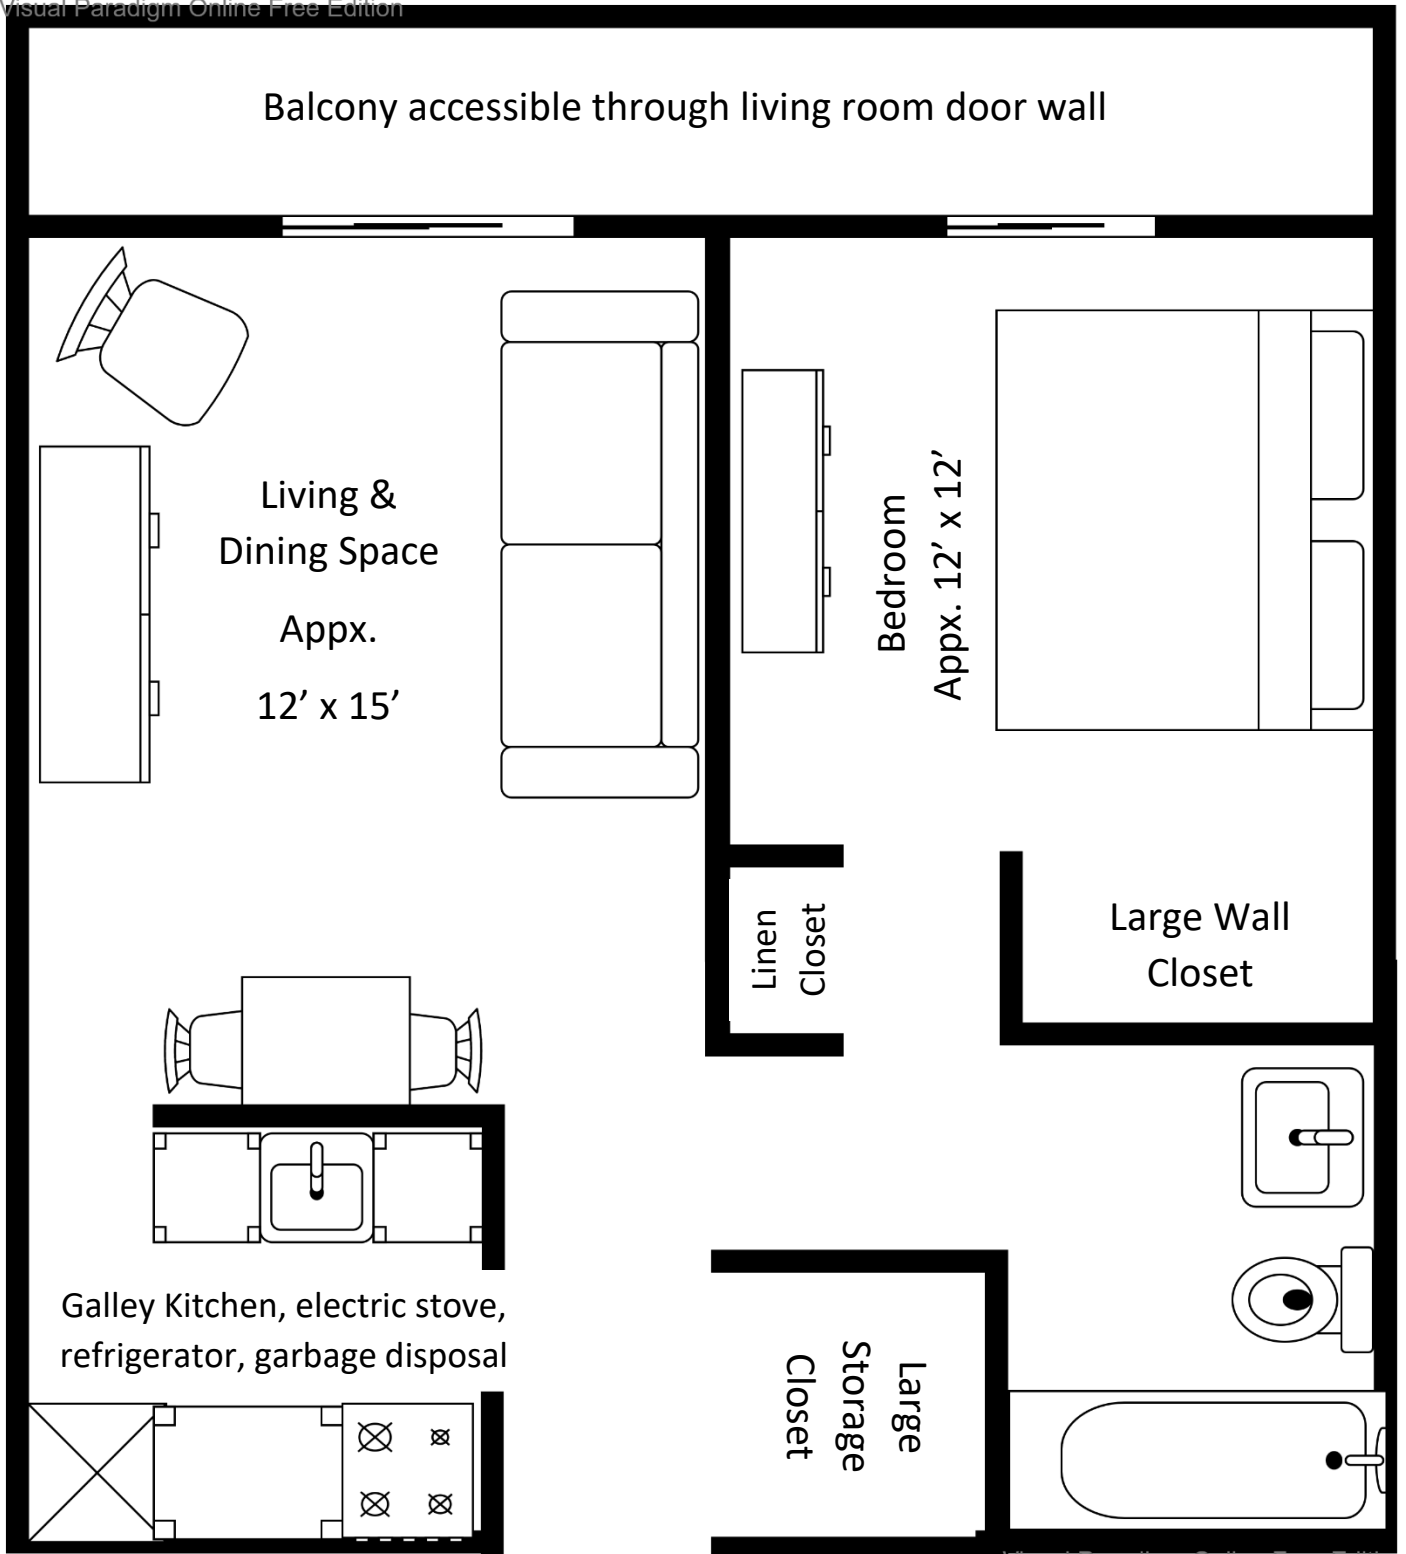

415 WITHINGTON (WITHINGTON WEST)
SAMPLE FLOOR PLAN
APPROXIMATELY 625 SQUARE FEET

Visual Paradigm Online Free Edition

Visual Paradigm Online Free Edition